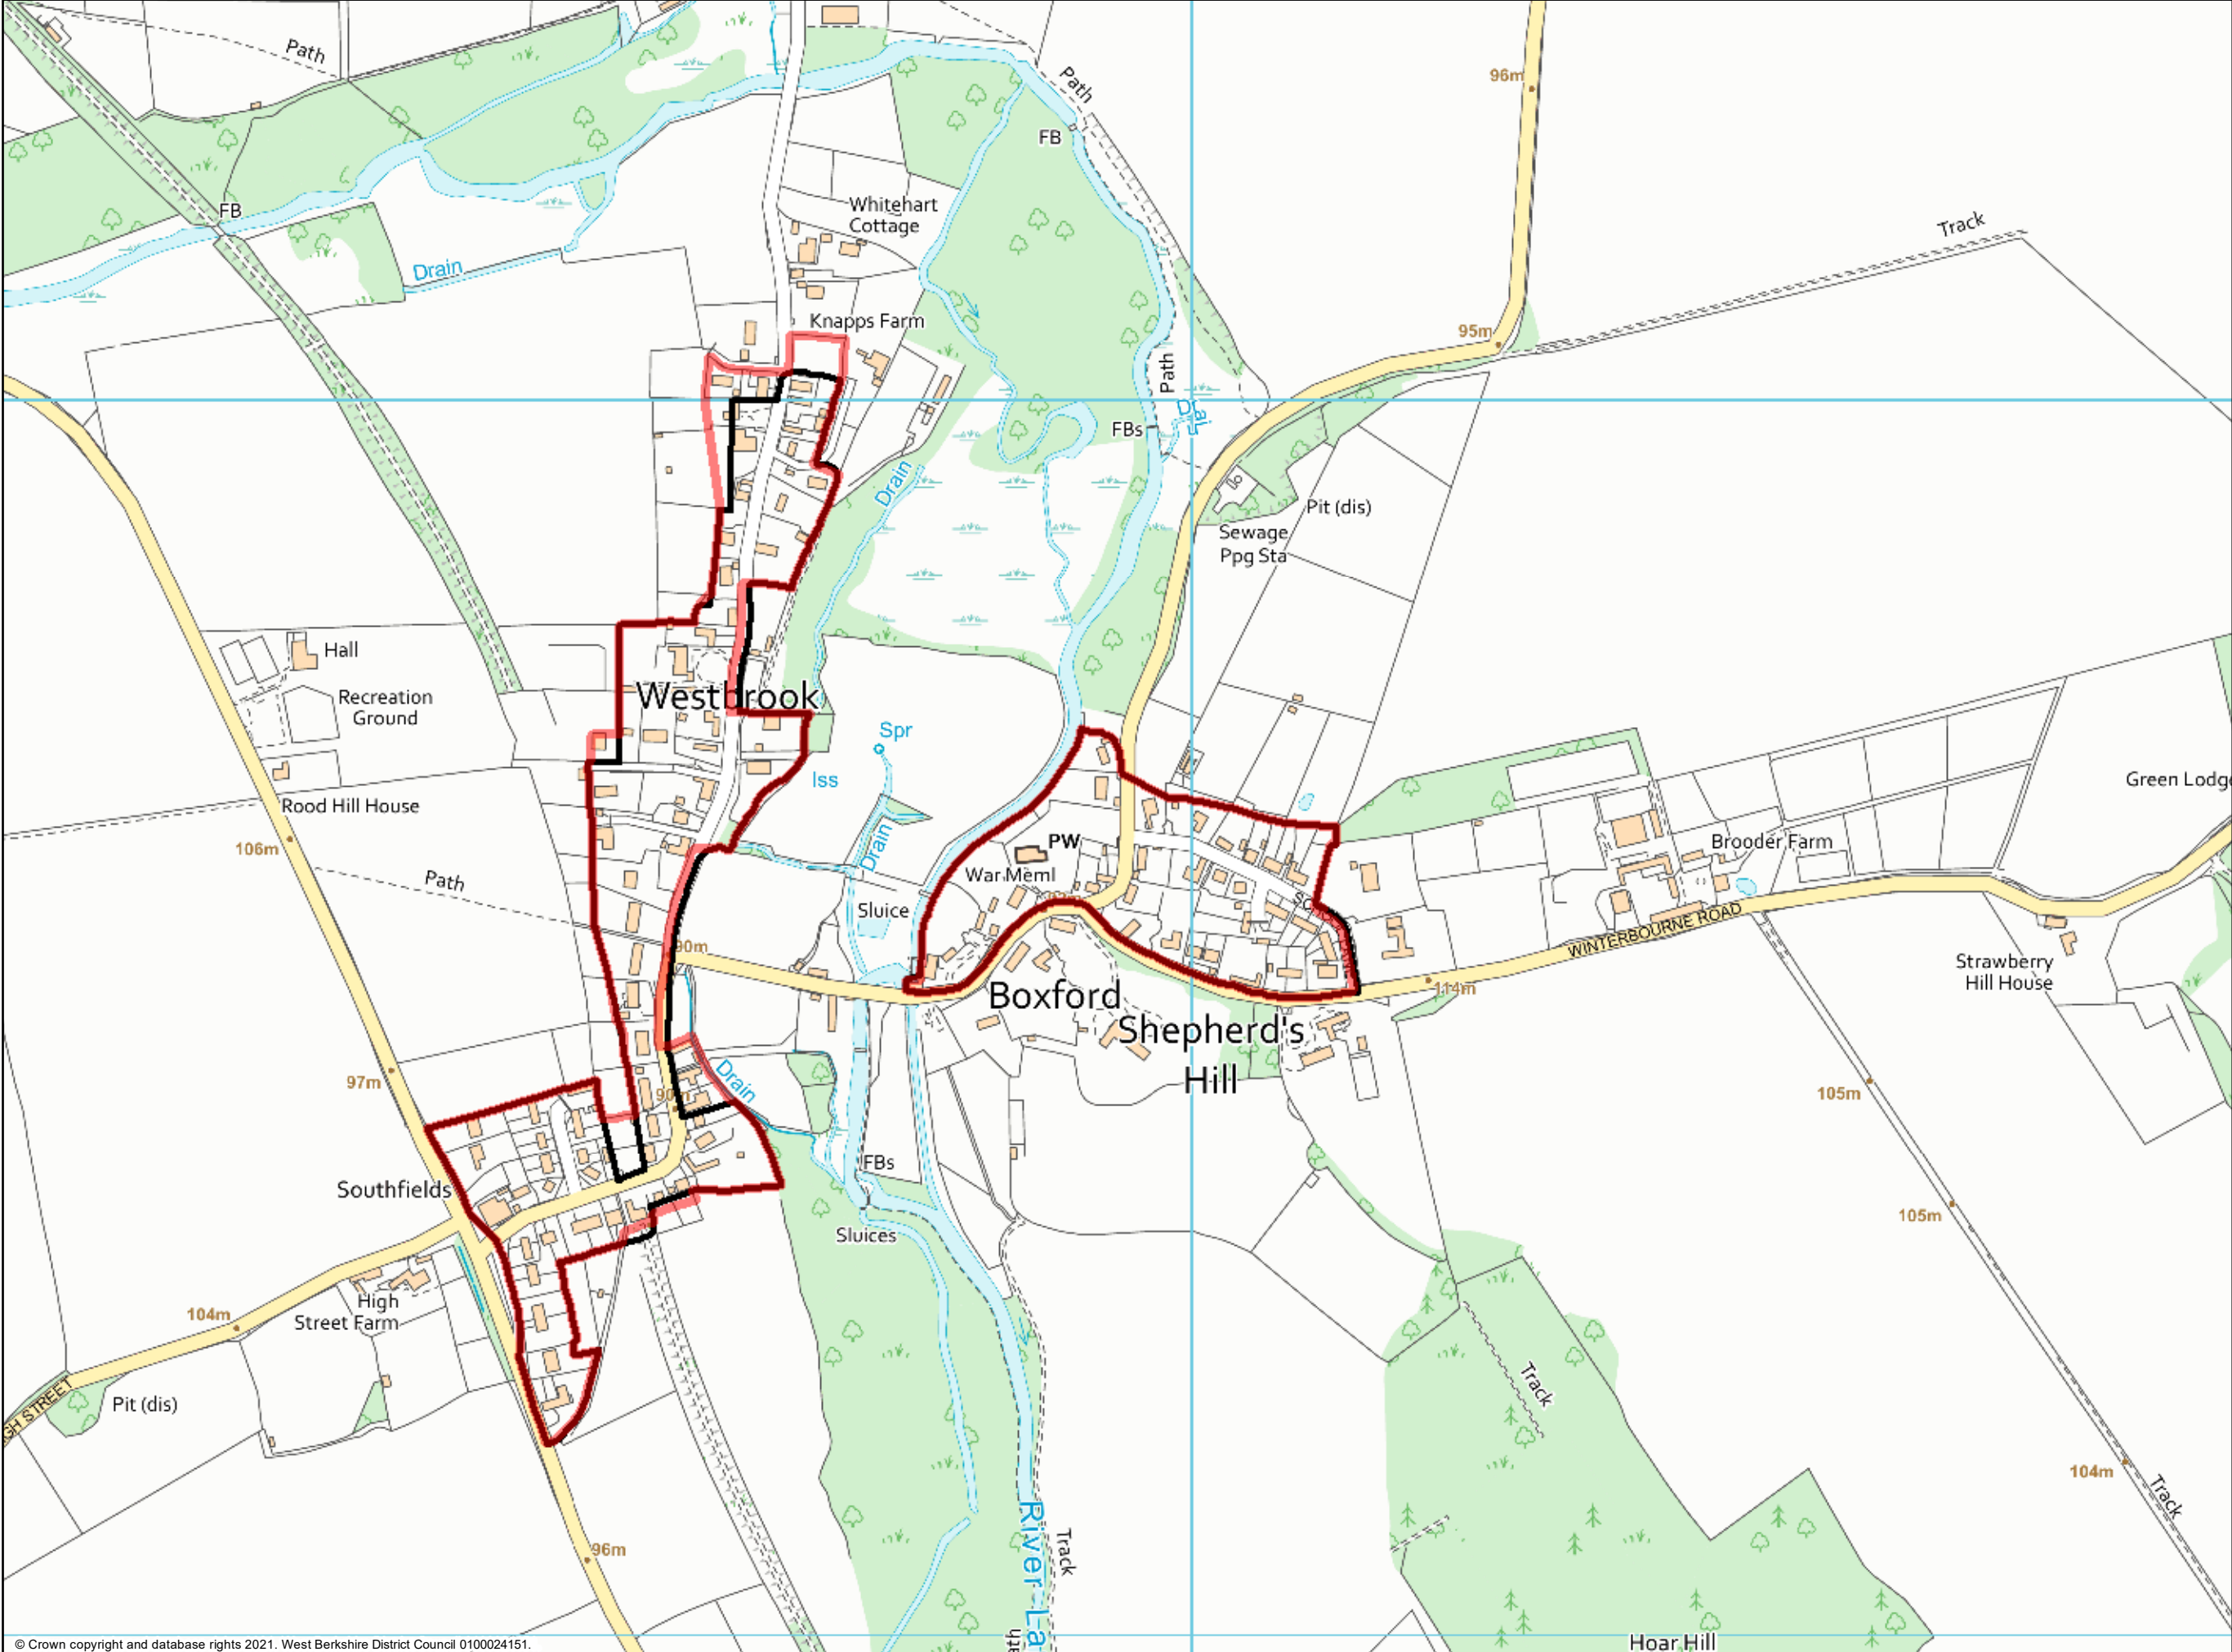

# Settlement Boundary Review - Boxford

## Legend

**Emerging Draft  
West Berkshire Local  
Plan Review to 2037**

**Consultation with  
town/parish councils  
and  
neighbourhood planning  
groups - March 2021**

-  Proposed new settlement boundary
-  Existing settlement boundary

© Crown copyright and database rights 2021. West Berkshire District Council 0100024151.

March 2021

1:5000